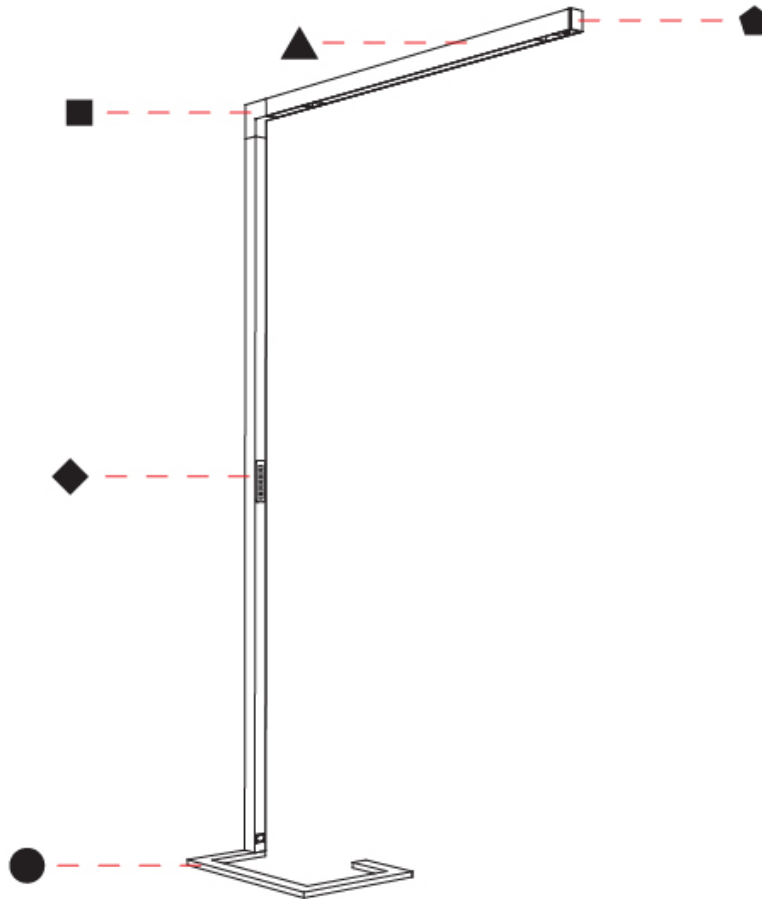

HYPRO-F 90 PORTABLE

A340002-

PROJECT

TYPE

SPECIFIER

QUANTITY

DATE

A