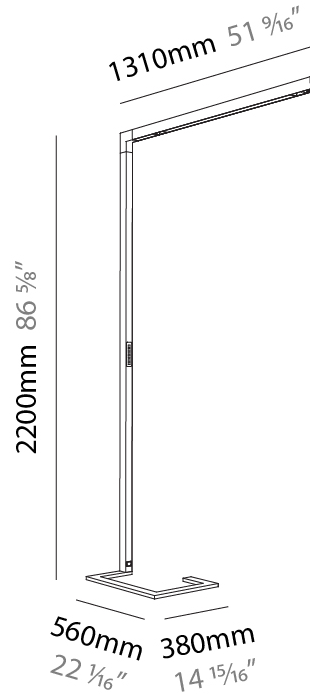

PROJECT
TYPE
SPECIFIER
QUANTITY
DATE

HYPRO-F 90 PORTABLE

A340002-

base number	Color	Finishes	Finishes	Finishes	Finishes	Finishes	Diffuser
	Temperature						

1. To build a product code in our configurator select the specify button on the base model # product page
2. To build a manual product code on this datasheet choose from the options listed below in blue font and add the suffix to the base model #

GENERAL

Series: Hypro
Subseries: Hypro-F 90
Brand: Prolicht
Division: Architectural
Mounting Type: Portable
Mounting Location: Floor
Subcategory: Floor

PHYSICAL

Shape: Abstract
Length (mm): 1310
Length (in): 51 9/16"
Width (mm): 380
Width (in): 14 15/16"
Height (mm): 2200
Height (in): 86 5/8"
Light Distribution: Direct
Diffuser: PMMA - Micro-prism / Rico
Fixture Finish: ANA / SSR / BKV / CWI / CRY / HAB / MSR / UFT / ITA / RUA / OGR / FTG / MYG / RWR / LOD / PUS / FRO / FUP / KIA / POP / BLS / SPG / MEY / GOH / GUM / CHC / COM / ABZ / JAG / OBR / MOS / ROR
Fixture Material: Aluminum Die Cast

ELECTRICAL

Lamp Type: LED (Zhaga Standard)
Input Wattage (W): 67
Total Output Wattage (W): 60.9
Driver Included: Yes
Driver Location: Integrated
Input Voltage (V): 120 - 277

LED

Color Temperature (°K): 3000 / 4000
Max. Delivered Lumen (lm): 4068 / 4275
CRI: >90 CRI

OPTICAL

RATINGS AND CERTIFICATIONS

Certified By: Certified for North American Standards
IP rating: IP20