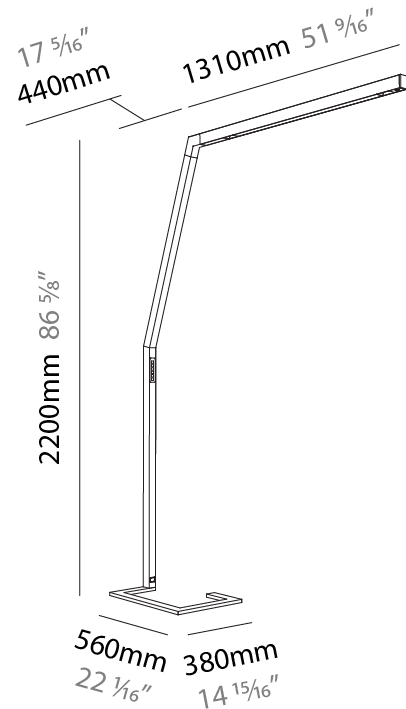

HYPRO-F 160 PORTABLE

A340007-

base number   Color   Finishes   Finishes   Finishes   Finishes   Finishes   Diffuser

1. To build a product code in our configurator select the specify button on the base model # product page
2. To build a manual product code on this datasheet choose from the options listed below in blue font and add the suffix to the base model #

GENERAL

Series: Hypro
Subseries: Hypro-F 160
Brand: Prolicht
Division: Architectural
Mounting Type: Portable
Mounting Location: Floor
Subcategory: Floor

PHYSICAL

Shape: Abstract
Length (mm): 1750
Length (in): 68 ⁷/₈
Width (mm): 380
Width (in): 14 ¹⁵/₁₆
Height (mm): 2200
Height (in): 86 ⁵/₈
Light Distribution: Direct
Diffuser: PMMA - Micro-prism / Rico
Fixture Finish: ANA / SSR / BKV / CWI / CRY / HAB / MSR / UFT / ITA / RUA / OGR / FTG / MYG / RWR / LOD / PUS / FRO / FUP / KIA / POP / BLS / SPG / MEY / GOH / GUM / CHC / COM / ABZ / JAG / OBR / MOS / ROR
Fixture Material: Aluminum Die Cast

ELECTRICAL

Lamp Type: LED (Zhaga Standard)
Input Wattage (W): 67
Total Output Wattage (W): 60.9
Driver Included: Yes
Driver Location: Integrated
Input Voltage (V): 120 - 277

LED

Color Temperature (°K): 3000 / 4000
Max. Delivered Lumen (lm): 4068 / 4275
CRI: >90 CRI

OPTICAL

RATINGS AND CERTIFICATIONS

Certified By: Certified for North American Standards
IP rating: IP20